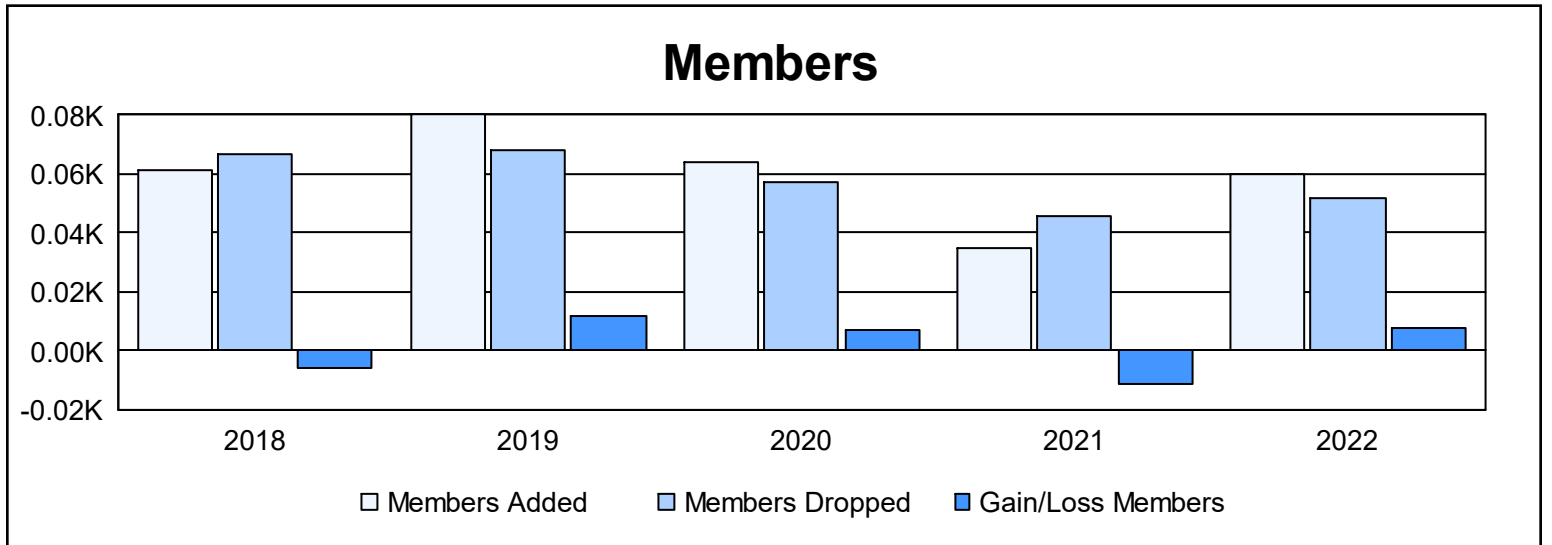

Year	New Clubs	Dropped Clubs	Gain/ Loss Clubs	New Members	Charter Members	Reinstate Members	Transfer Members	Total Member Added	Total Members Dropped	Gain/ Loss Members
2017-2018	0	0	0	57	0	1	3	61	67	-6
2018-2019	0	0	0	76	0	3	1	80	68	12
2019-2020	0	0	0	59	0	0	5	64	57	7
2020-2021	0	0	0	33	0	0	2	35	46	-11
2021-2022	0	0	0	58	0	0	2	60	52	8
<b>Average</b>	<b>0</b>	<b>0</b>	<b>0</b>	<b>57</b>	<b>0</b>	<b>1</b>	<b>3</b>	<b>60</b>	<b>58</b>	<b>2</b>

### Membership Composition June 2022 Cumulative