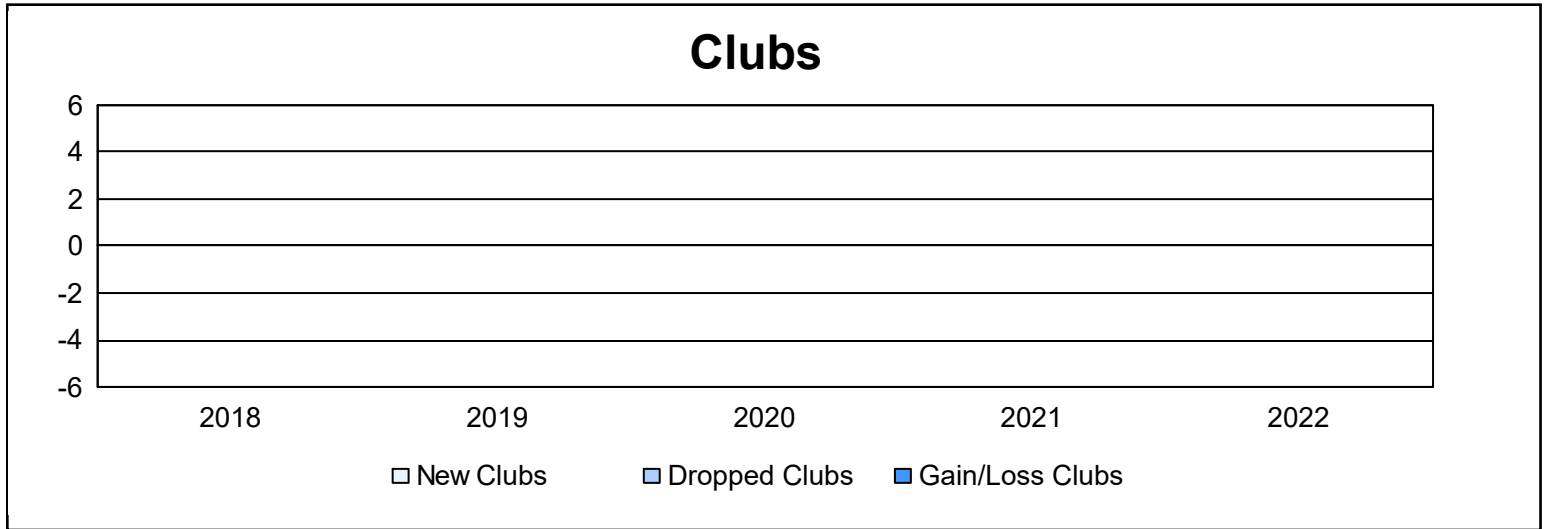

Year	New Clubs	Dropped Clubs	Gain/ Loss Clubs	New Members	Charter Members	Reinstate Members	Transfer Members	Total Member Added	Total Members Dropped	Gain/ Loss Members
2017-2018	0	0	0	57	0	1	3	61	67	-6
2018-2019	0	0	0	76	0	3	1	80	68	12
2019-2020	0	0	0	59	0	0	5	64	57	7
2020-2021	0	0	0	33	0	0	2	35	46	-11
2021-2022	0	0	0	58	0	0	2	60	52	8
<b>Average</b>	<b>0</b>	<b>0</b>	<b>0</b>	<b>57</b>	<b>0</b>	<b>1</b>	<b>3</b>	<b>60</b>	<b>58</b>	<b>2</b>

### Membership Composition June 2022 Cumulative