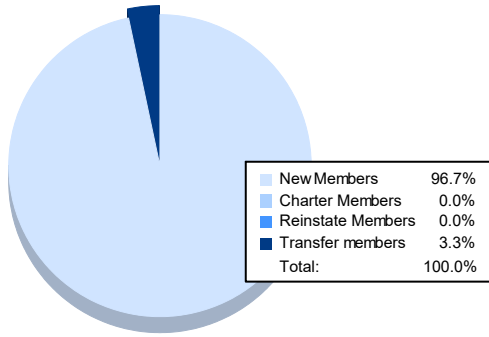

Year	New Clubs	Dropped Clubs	Gain/ Loss Clubs	New Members	Charter Members	Reinstate Members	Transfer Members	Total Member Added	Total Members Dropped	Gain/ Loss Members
2017-2018	0	0	0	57	0	1	3	61	67	-6
2018-2019	0	0	0	76	0	3	1	80	68	12
2019-2020	0	0	0	59	0	0	5	64	57	7
2020-2021	0	0	0	33	0	0	2	35	46	-11
2021-2022	0	0	0	58	0	0	2	60	52	8
<b>Average</b>	<b>0</b>	<b>0</b>	<b>0</b>	<b>57</b>	<b>0</b>	<b>1</b>	<b>3</b>	<b>60</b>	<b>58</b>	<b>2</b>

### Membership Composition June 2022 Cumulative